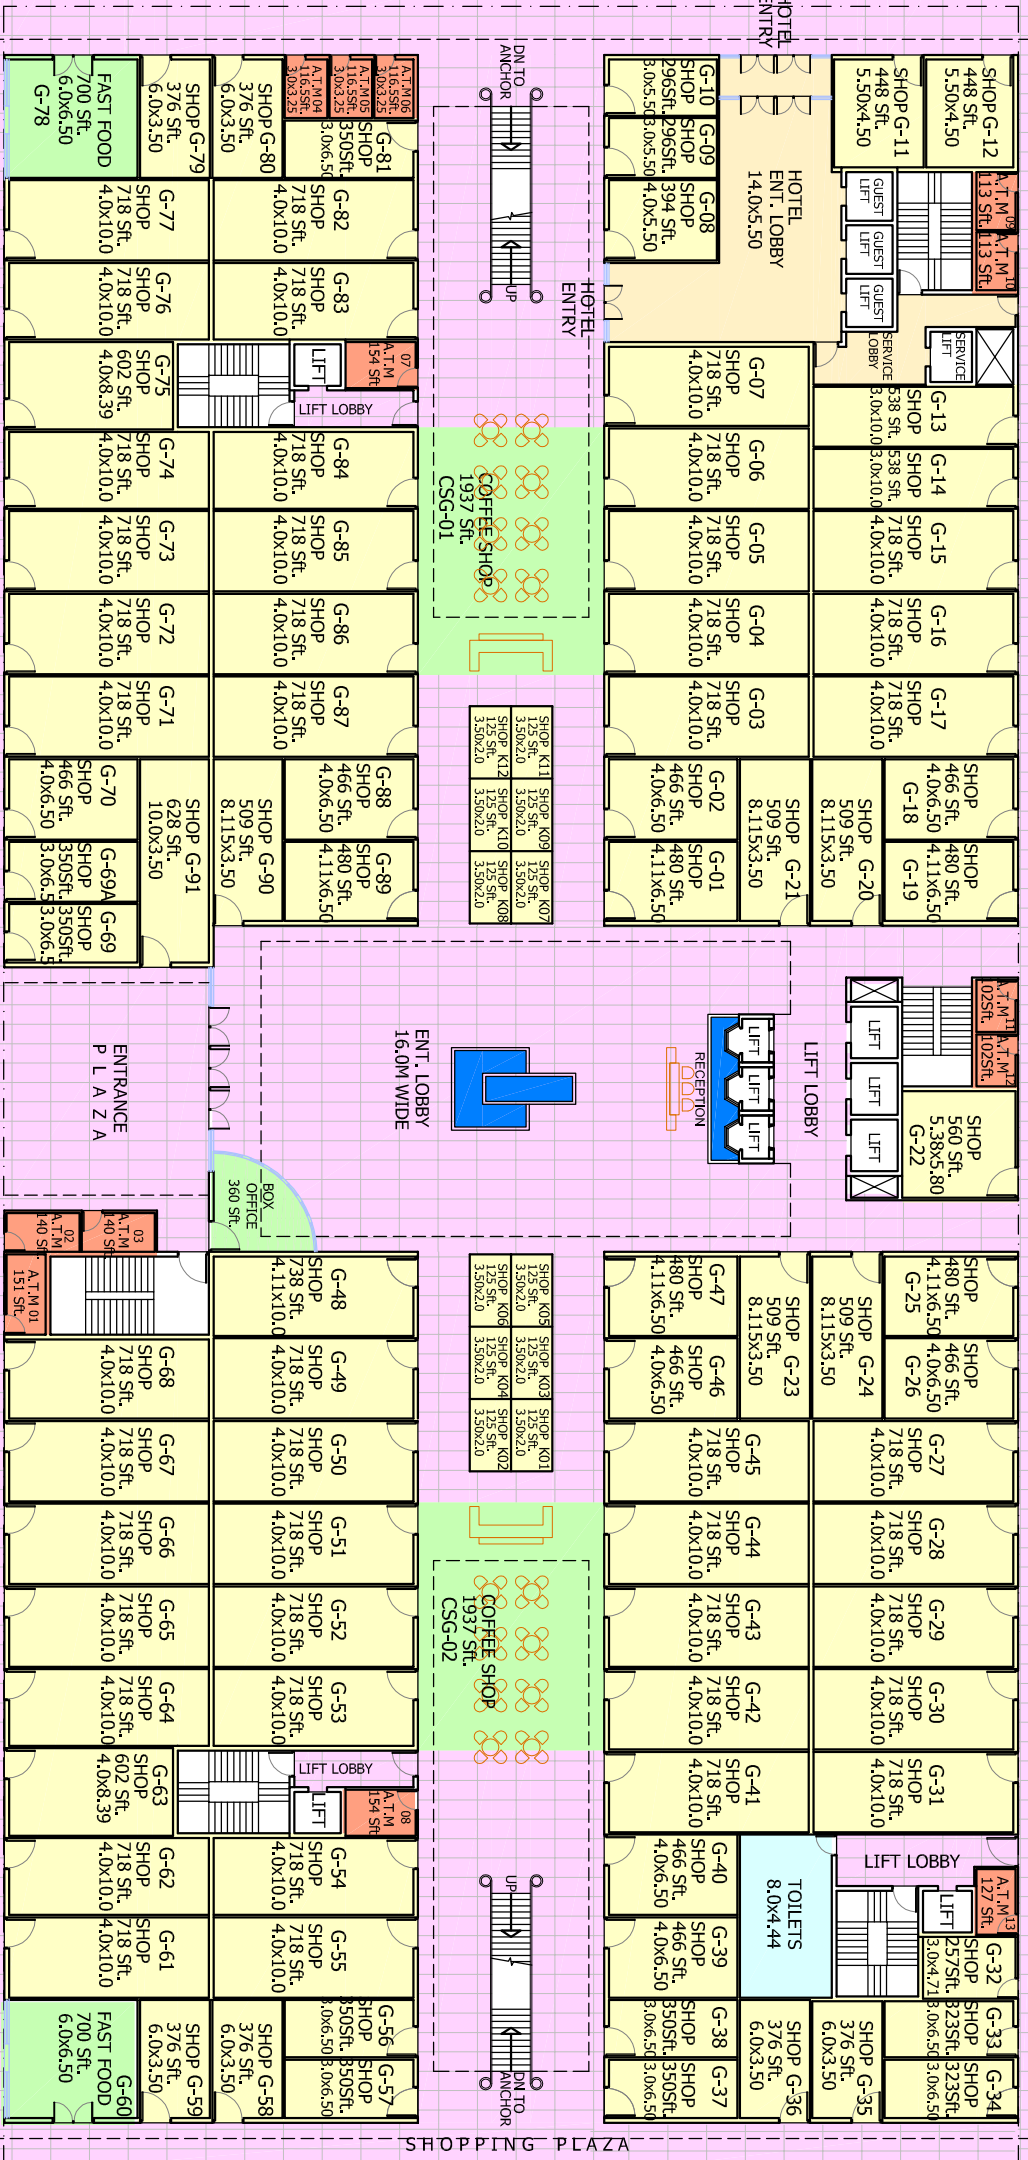

REAR ROAD

DROP-OFF

SHOPPING PLAZA

SIDE ROAD

DROP-OFF

SHOPPING PLAZA

HOTEL ENTRY

HOTEL ENT. LOBBY

HOTEL ENTRY

COFFEE SHOP

COFFEE SHOP

ENT. LOBBY

ENT. LOBBY

ENT. LOBBY

COFFEE SHOP

COFFEE SHOP

ENT. LOBBY

ENT. LOBBY

ENT. LOBBY

ENT. LOBBY

ENT. LOBBY

SHOPPING PLAZA

SHOPPING PLAZA

SHOPPING PLAZA

FRONT ROAD

ROAD IN SLOPE

ROAD IN SLOPE

GROUND FLOOR PLAN

PROJECT :

"JMD AVENUE-75" NOIDA

ARCHITECTS :

PRADEEP SHARMA
ARCHITECTS PVT. LTD.